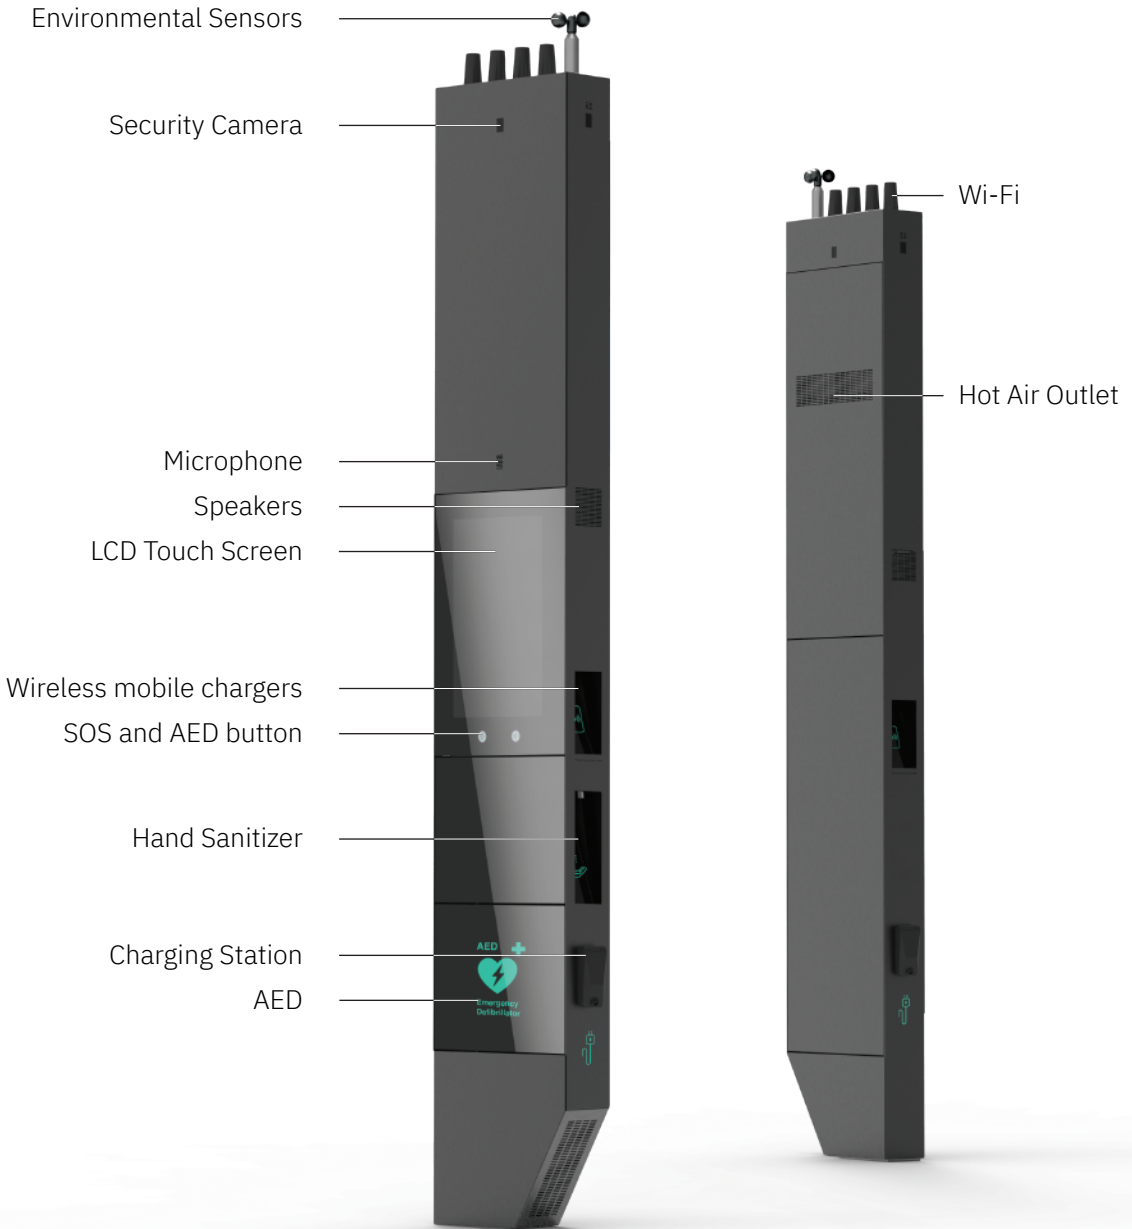

## SMART CITY TOTEM

Touchscreen

AED

Hand dispenser

Camera

Charging station

Climate sensors

Making your city fully accessible to pedestrians, commuters & tourists.

Quickly identifies routes, destinations & promotes places of interest.

Provides passers-by with essential safety tools, such as AED, SOS button and surveillance camera.

Secured investment with proven imotion FLOW thermal management technology.